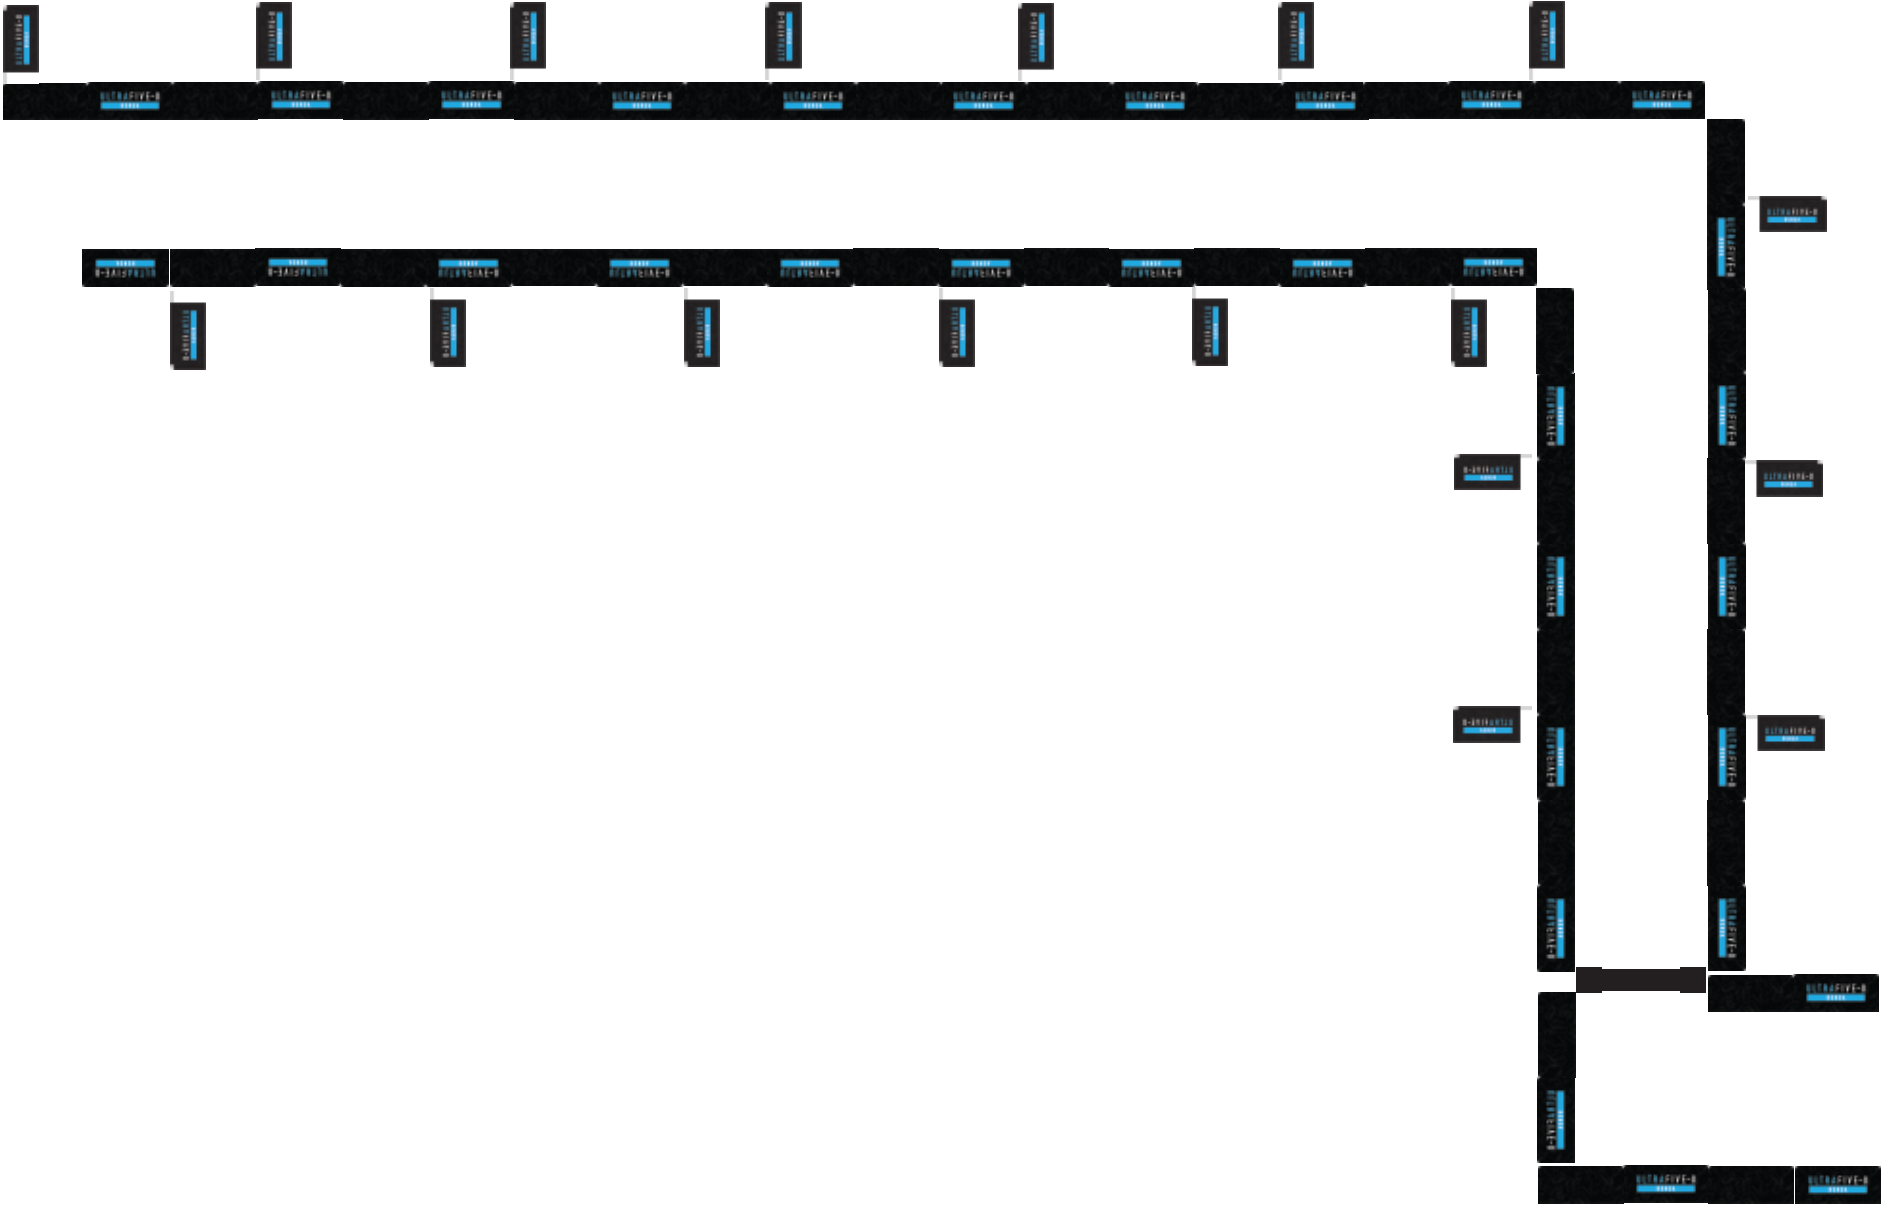

finish area

A&P Showgrounds

compulsary gear check
clean shoes

2 x

4 x

2

2

32 x logo skins

13

59

6

2 x

x 6

3 x

6 x

3 retractable poles