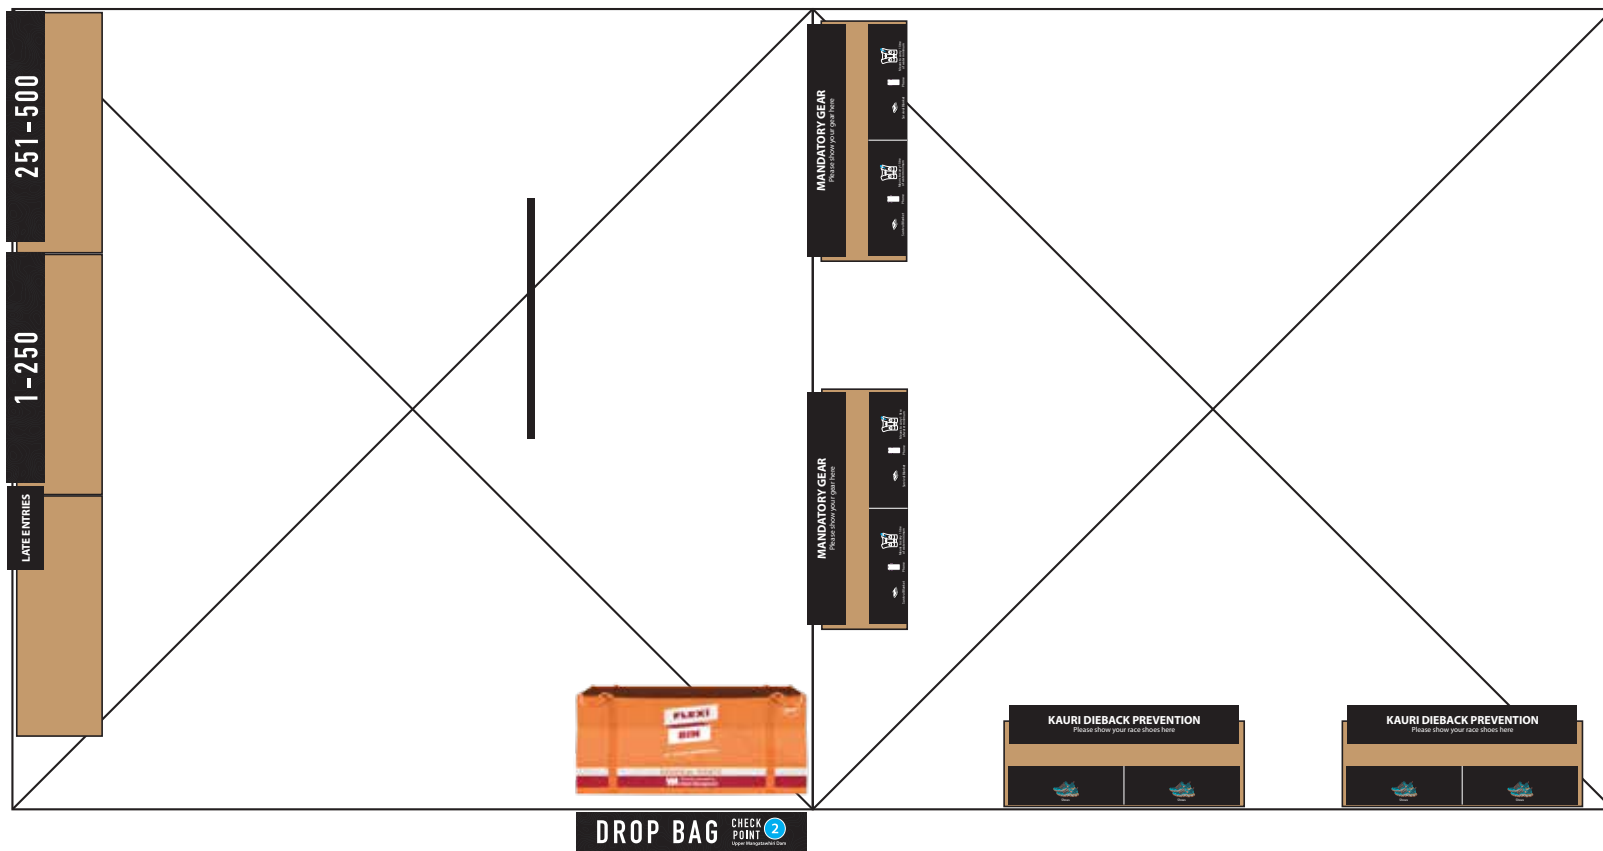

finish area

A&P Showgrounds

compulsary gear check
clean shoes

2 x

4 x

2

2

32 x logo skins

31 x skins

18 x flags

2 x

2 x

4 x

4 x

2 x

1 x

1 x

2 x

2 x

1 x

18 x flag pole tops

18 x flag poles

5

5

13

59

6

2 x

x 6

3 x

6 x

3 retractable poles