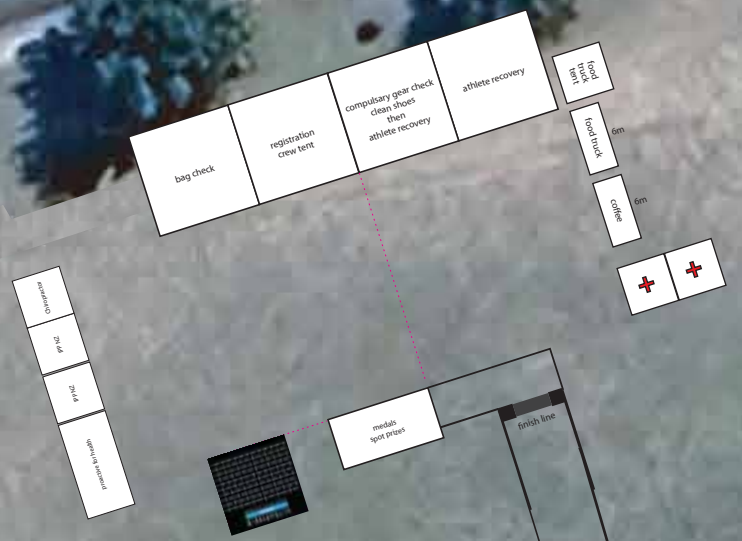

finish area

A&P Showgrounds

compulsary gear check
clean shoes

2 x

4 x

2

2

32 x logo skins

13

59

6

2 x

x 6

3 x

6 x

3 retractable poles

18

32

31

athlete recovery

2 x Plates with Hooks

4 x Top Frames

6 nuts & bolts
12 washers

— Walls